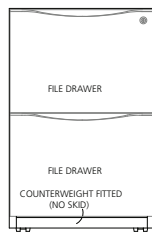

Pedestal - Wave

Wave Pedestal

Stylish and strong, Wave is a range of Bisley pedestals featuring all the popular pedestal variants. Soft, sculptured lines and a distinctive integrated handle provide a flowing aesthetic specifically designed to complement modern desking applications... but the appeal of Wave pedestals goes deeper; innovative drawer front design hides a fail-safe drawer interlock and embedded drawer alignment for easy operation, whilst the latest manufacturing technology delivers a robust carcass.

Two carcass widths provide for forward-facing A4 suspension file storage or 'narrow footprint' side facing suspension filing. Skids or counterbalances are included automatically with mobile pedestals.

1. integrated handle design
2. 100% extension file drawers
3. optional drop-in pen tray
4. file drawer 'skid' for stability

300 wide

420 wide

WVA52MFF

mobile item	description	height[†]	width[†]	depth[†]
WV359MSSS	3 stationery drawers	495	300	565
WV359MSF	1 stationery, 1 filing drawer	495	300	565
WV352MSSF	2 stationery, 1 filing drawer	645	300	565
WV352MFF	2 filing drawers	645	300	565

mobile item	description	height[†]	width[†]	depth[†]
WVA59MSSS	3 stationery drawers	495	420	565
WVA59MSF	1 stationery, 1 filing drawer	495	420	565
WVA52MSSF	2 stationery, 1 filing drawer	645	420	565
WVA52MFF	2 filing drawers	645	420	565

free standing/desk supporting item	description	height[†]	width[†]	depth[†]
WVA53GSSF	2 stationery, 1 filing drawer	698-731	420	565
WVA53GFF	2 filing drawers	698-731	420	565

[†] measurements in millimetres