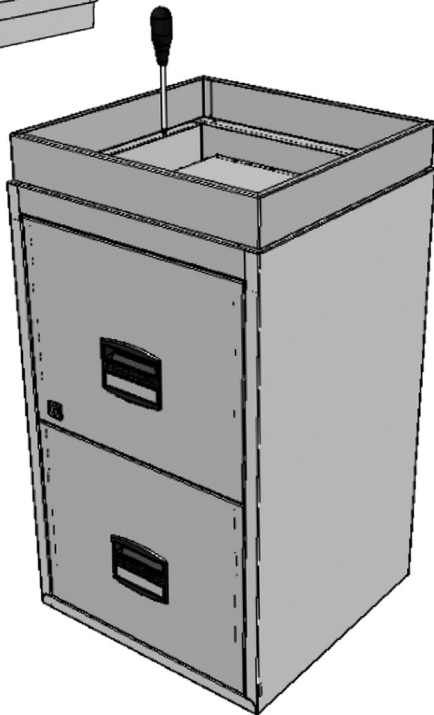

PFA PERSONAL FILER CASTOR PACK

PFACASTORPK

x4

x4

x4

www.bisley.com

Head Office: F C Brown (Steel Equipment) Ltd, Queens Road, Bisley, Surrey, UK, GU24 9BJ
Tel: +44 (0)1483 485 600 Fax: +44 (0)1483 489 962

Showroom, London: Bisley Office Furniture, Northumberland House, 155-157 Great Portland Street, W1W 6QP
Tel: +44 (0)20 7436 7111 Fax: +44 (0)20 7436 8111