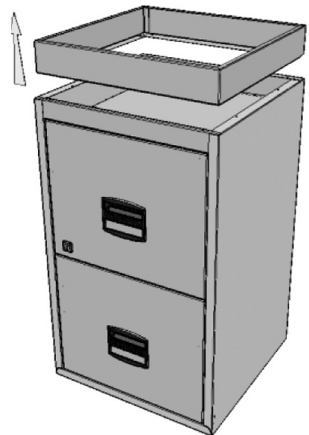

PFA PERSONAL FILER CASTOR PACK

PFACASTORPK

x4

x4

x4

www.bisley.com

Head Office: F C Brown (Steel Equipment) Ltd, Queens Road, Bisley, Surrey, UK, GU24 9BJ
Tel: +44 (0)1483 485 600 Fax: +44 (0)1483 489 962

Showroom, London: Bisley Office Furniture, Northumberland House, 155-157 Great Portland Street, W1W 6QP
Tel: +44 (0)20 7436 7111 Fax: +44 (0)20 7436 8111