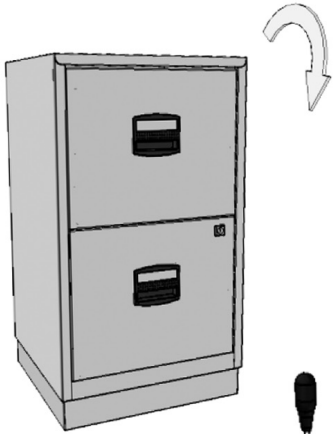

PFA PERSONAL FILER CASTOR PACK

PFACASTORPK

x4

x4

x4

www.bisley.com

Head Office: F C Brown (Steel Equipment) Ltd, Queens Road, Bisley, Surrey, UK, GU24 9BJ
Tel: +44 (0)1483 485 600 Fax: +44 (0)1483 489 962

Showroom, London: Bisley Office Furniture, Northumberland House, 155-157 Great Portland Street, W1W 6QP
Tel: +44 (0)20 7436 7111 Fax: +44 (0)20 7436 8111