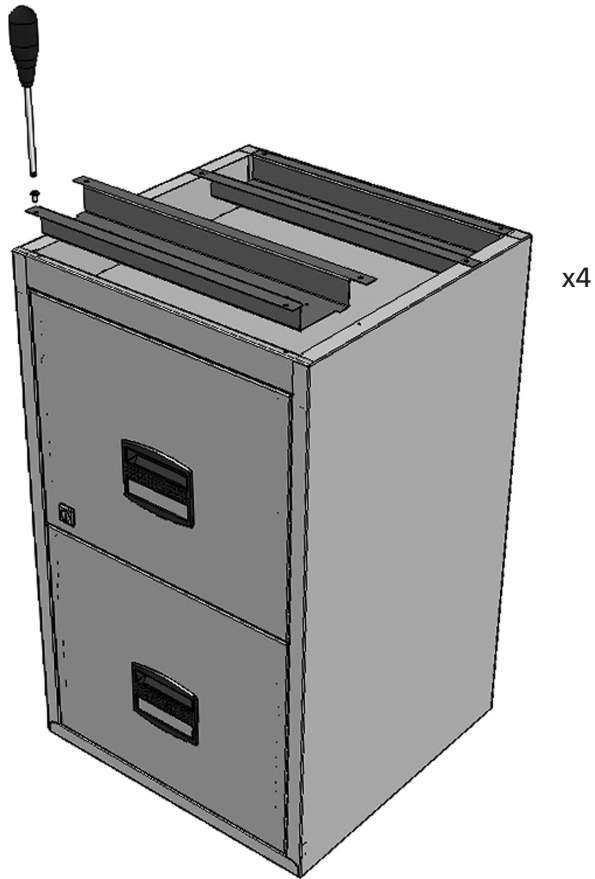

PFA PERSONAL FILER CASTOR PACK

PFACASTORPK

x4

x4

x4

www.bisley.com

Head Office: F C Brown (Steel Equipment) Ltd, Queens Road, Bisley, Surrey, UK, GU24 9BJ
Tel: +44 (0)1483 485 600 Fax: +44 (0)1483 489 962

Showroom, London: Bisley Office Furniture, Northumberland House, 155-157 Great Portland Street, W1W 6QP
Tel: +44 (0)20 7436 7111 Fax: +44 (0)20 7436 8111