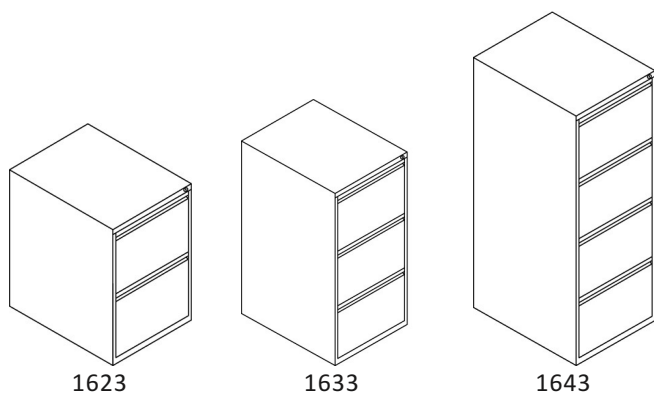

BS Filing Cabinets

2016-10-01

First place for workplace storage

BISLEY

BS Filing Cabinets Classic front

Product Code	Description	Height (mm)	Width (mm)	Depth (mm)
162	Foolscap with 2 drawers Classic Front BS2C	711	470	622
163	Foolscap with 3 drawers Classic Front	1,016	470	622
164	Foolscap with 4 drawers Classic Front	1,321	470	622
362	A4 with 2 drawers Classic Front	711	413	622
363	A4 with 3 drawers Classic Front	1,016	413	622
364	A4 with 4 drawers Classic Front	1,321	413	622

BS Filing Cabinets Flush front

Product Code	Description	Height (mm)	Width (mm)	Depth (mm)
1623	Foolsap with 2 drawers Flush Front BS2E	711	470	622
1633	Foolsap with 3 drawers Flush Front	1,016	470	622
1643	Foolsap with 4 drawers Flush Front	1,321	470	622
3623	A4 with 2 drawers Flush Front	711	413	622
3633	A4 with 3 drawers Flush Front	1,016	413	622
3643	A4 with 4 drawers Flush Front	1,321	413	622