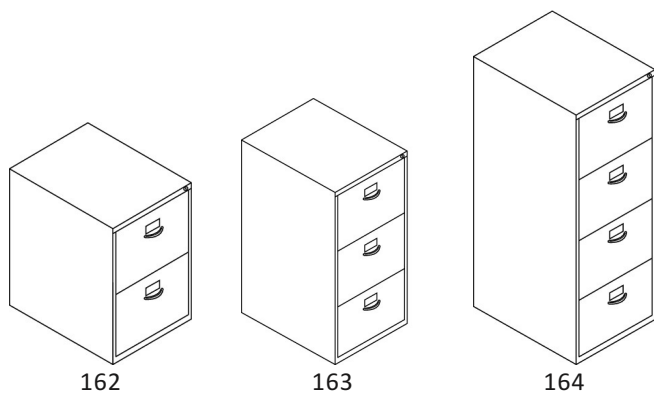

BS Filing Cabinets

2016-10-01

First place for workplace storage

BISLEY

BS Filing Cabinets Classic front

Product Code	Description	Height (mm)	Width (mm)	Depth (mm)
162	Foolscap with 2 drawers Classic Front BS2C	711	470	622
163	Foolscap with 3 drawers Classic Front	1,016	470	622
164	Foolscap with 4 drawers Classic Front	1,321	470	622
362	A4 with 2 drawers Classic Front	711	413	622
363	A4 with 3 drawers Classic Front	1,016	413	622
364	A4 with 4 drawers Classic Front	1,321	413	622

BS Filing Cabinets Flush front

Product Code	Description	Height (mm)	Width (mm)	Depth (mm)
1623	Foolsap with 2 drawers Flush Front BS2E	711	470	622
1633	Foolsap with 3 drawers Flush Front	1,016	470	622
1643	Foolsap with 4 drawers Flush Front	1,321	470	622
3623	A4 with 2 drawers Flush Front	711	413	622
3633	A4 with 3 drawers Flush Front	1,016	413	622
3643	A4 with 4 drawers Flush Front	1,321	413	622