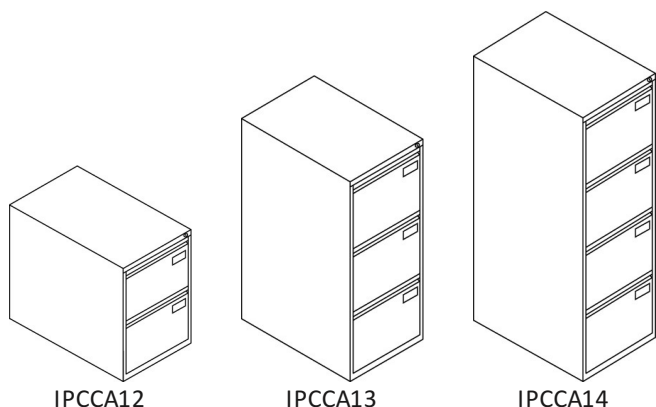

# IPCC Filing Cabinets

2016-10-01

First place for workplace storage

**BISLEY**

## IPCC Filing Cabinets

IPCCA12

IPCCA13

IPCCA14

Product Code	Description	Height (mm)	Width (mm)	Depth (mm)
IPCCA12	2 DRAWER IP FILING CABINET-A4	711	413	622
IPCCA13	3 DRAWER IP FILING CABINET-A4	1,016	413	622
IPCCA14	4 DRAWER IP FILING CABINET-A4	1,321	413	622