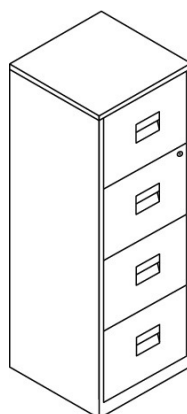

PFA Home Filers

2016-10-01

First place for workplace storage

BISLEY

PFA Home Filers

An essential product for those seeking practical filing solutions with a small budget; Bisley 'home filers' are designed primarily for small office under desk storage. Five under desk and two taller cabinets are available in various combinations of stationery / media and filing drawers.

PFA2

PFA3

PFA3F

PFA4F

PFA4S

PFAM1S1F

PFAM3S

Product Code	Description	Height (mm)	Width (mm)	Depth (mm)
ALPF2	American Letter 2 Drawer	672	413	400
ALPF3	American Letter 3 Drawer	672	413	400
PFA2	2 filing drawers	672	413	400
PFA3	2 stationery, 1 filing drawer	672	413	400
PFA3F	3 filing drawers	1,015	413	400
PFA4F	4 filing drawers	1,321	413	400
PFA4S	4 stationery drawers	672	413	400
PFAM1S1F	1 stationery, 1 filing drawer, mobile	529	413	400
PFAM3S	3 stationery drawers, mobile	529	413	400

- 80% extension drawers
- Locking
- Optional pen tray
- Large label holder
- 672mm high variants have pierced rear panel for fixing to wall

Technical Information

Guarantee (years):	1
Slide type:	80-900-214 L/R 80% extension
Key information:	92 series, 200 differs, 92201-92400, mastered Std - P800891 American Letter - 80800969
Quality accreditation:	N/A