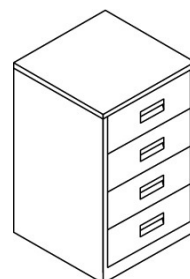

PFA Home Filers

2016-10-01

First place for workplace storage

BISLEY

PFA Home Filers

An essential product for those seeking practical filing solutions with a small budget; Bisley 'home filers' are designed primarily for small office under desk storage. Five under desk and two taller cabinets are available in various combinations of stationery / media and filing drawers.

PFA2

PFA3

PFA3F

PFA4F

PFA4S

PFAM1S1F

PFAM3S

Product Code	Description	Height (mm)	Width (mm)	Depth (mm)
ALPF2	American Letter 2 Drawer	672	413	400
ALPF3	American Letter 3 Drawer	672	413	400
PFA2	2 filing drawers	672	413	400
PFA3	2 stationery, 1 filing drawer	672	413	400
PFA3F	3 filing drawers	1,015	413	400
PFA4F	4 filing drawers	1,321	413	400
PFA4S	4 stationery drawers	672	413	400
PFAM1S1F	1 stationery, 1 filing drawer, mobile	529	413	400
PFAM3S	3 stationery drawers, mobile	529	413	400

- 80% extension drawers
- Locking
- Optional pen tray
- Large label holder
- 672mm high variants have pierced rear panel for fixing to wall

Technical Information

Guarantee (years):	1
Slide type:	80-900-214 L/R 80% extension
Key information:	92 series, 200 differs, 92201-92400, mastered Std - P800891 American Letter - 80800969
Quality accreditation:	N/A