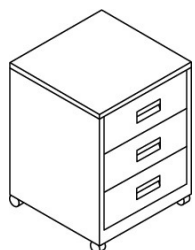

PFA Home Filers

2016-10-01

First place for workplace storage

BISLEY

PFA Home Filers

An essential product for those seeking practical filing solutions with a small budget; Bisley 'home filers' are designed primarily for small office under desk storage. Five under desk and two taller cabinets are available in various combinations of stationery / media and filing drawers.

PFA2

PFA3

PFA3F

PFA4F

PFA4S

PFAM1S1F

PFAM3S

Product Code	Description	Height (mm)	Width (mm)	Depth (mm)
ALPF2	American Letter 2 Drawer	672	413	400
ALPF3	American Letter 3 Drawer	672	413	400
PFA2	2 filing drawers	672	413	400
PFA3	2 stationery, 1 filing drawer	672	413	400
PFA3F	3 filing drawers	1,015	413	400
PFA4F	4 filing drawers	1,321	413	400
PFA4S	4 stationery drawers	672	413	400
PFAM1S1F	1 stationery, 1 filing drawer, mobile	529	413	400
PFAM3S	3 stationery drawers, mobile	529	413	400

- 80% extension drawers
- Locking
- Optional pen tray
- Large label holder
- 672mm high variants have pierced rear panel for fixing to wall

Technical Information

Guarantee (years):	1
Slide type:	80-900-214 L/R 80% extension
Key information:	92 series, 200 differs, 92201-92400, mastered Std - P800891 American Letter - 80800969
Quality accreditation:	N/A