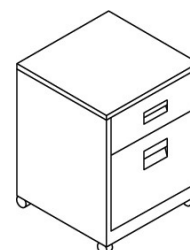

PFA2

PFA3

PFA3F

PFA4F

PFA4S

PFAM1S1F

PFAM3S

Product Code	Description	Height (mm)	Width (mm)	Depth (mm)
ALPF2	American Letter 2 Drawer	672	413	400
ALPF3	American Letter 3 Drawer	672	413	400
PFA2	2 filing drawers	672	413	400
PFA3	2 stationery, 1 filing drawer	672	413	400
PFA3F	3 filing drawers	1,015	413	400
PFA4F	4 filing drawers	1,321	413	400
PFA4S	4 stationery drawers	672	413	400
PFAM1S1F	1 stationery, 1 filing drawer, mobile	529	413	400
PFAM3S	3 stationery drawers, mobile	529	413	400

- 80% extension drawers
- Locking
- Optional pen tray
- Large label holder
- 672mm high variants have pierced rear panel for fixing to wall

Technical Information

Guarantee (years):	1
Slide type:	80-900-214 L/R 80% extension
Key information:	92 series, 200 differs, 92201-92400, mastered Std - P800891 American Letter - 80800969
Quality accreditation:	N/A