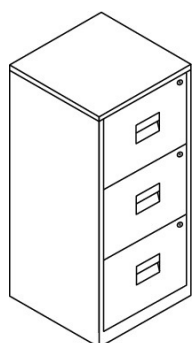

PFA Home Filers

An essential product for those seeking practical filing solutions with a small budget; Bisley 'home filers' are designed primarily for small office under desk storage. Five under desk and two taller cabinets are available in various combinations of stationery / media and filing drawers.

PFA3F

Product Code	Description	Height (mm)	Width (mm)	Depth (mm)
ALPF2	American Letter 2 Drawer	672	413	400
ALPF3	American Letter 3 Drawer	672	413	400
PFA2	2 filing drawers	672	413	400
PFA3	2 stationery, 1 filing drawer	672	413	400
PFA3F	3 filing drawers	1,015	413	400
PFA4F	4 filing drawers	1,321	413	400
PFA4S	4 stationery drawers	672	413	400
PFAM1S1F	1 stationery, 1 filing drawer, mobile	529	413	400
PFAM3S	3 stationery drawers, mobile	529	413	400